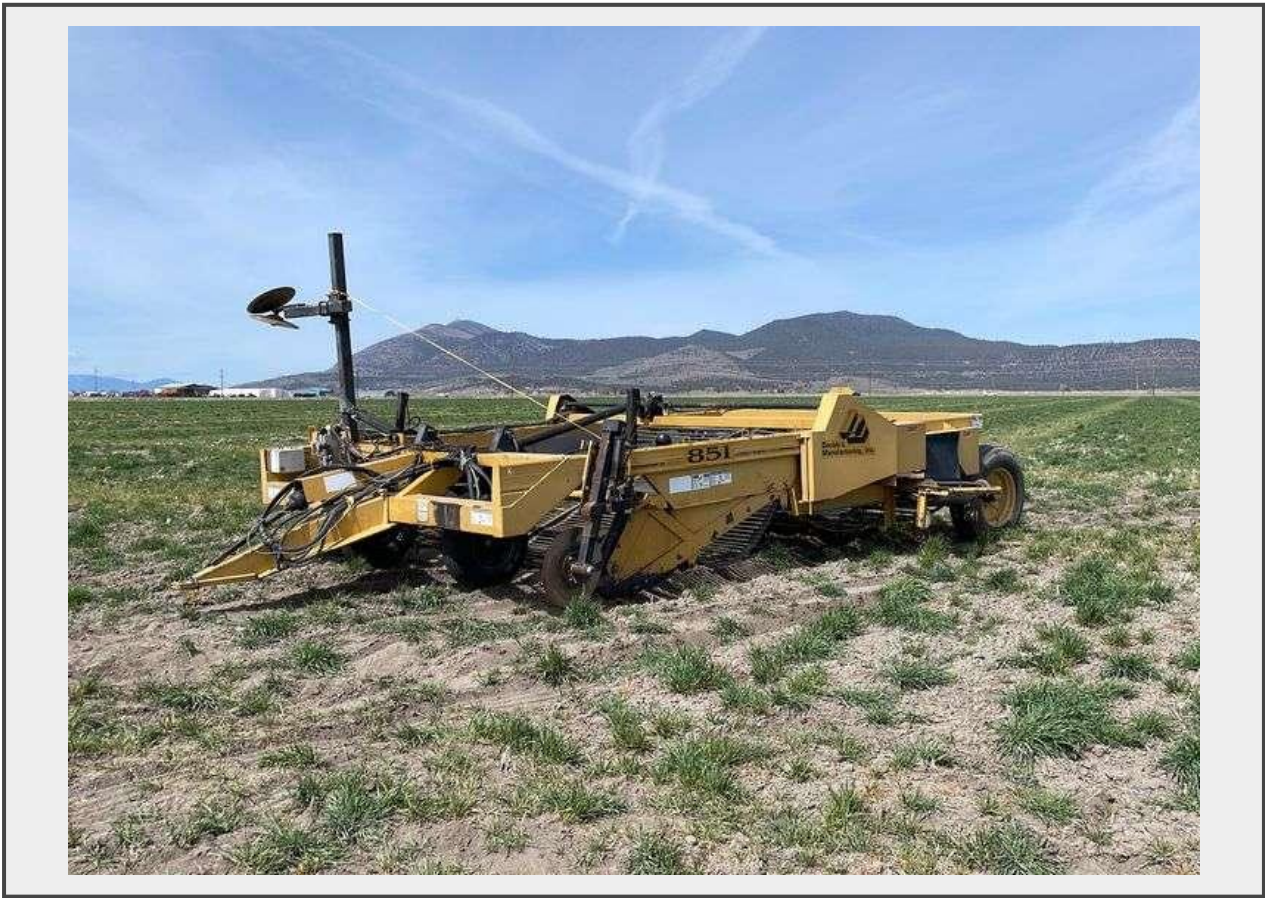

Sale Name: Chin Family Farms Retirement Auction

LOT 195 - Double L 851 4 Row Windrower

Description

- 34" Chain PTO

Quantity: 1

BOOKER

<https://www.bookerauction.co/>